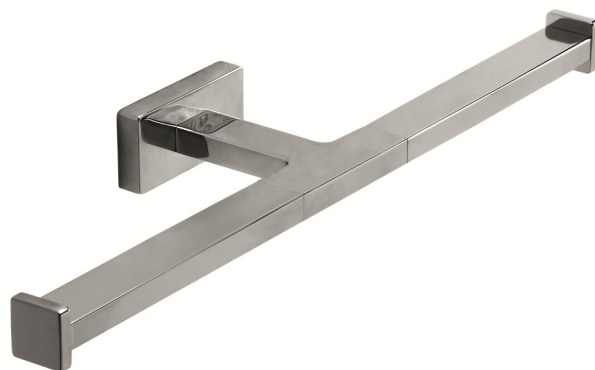

LEA DOUBLE TOILET ROLL HOLDER

Available Colours:

Chrome - A1825B CR

Matte White - A1825B WM

Matte Black - A1825B NE

Brushed Nickel - A1825B AC

Black Chrome - A1825B CF

Brushed Black Chrome - A1825B CG

Gold Plate - A1825B DR

Rose Gold - A1825B OR

Brushed Rose Gold - A1825B OS

Bronze - A1825B BZ

Manufactured in Italy

2 Year Replacement Warranty

Proudly imported and distributed by
Gro Agencies Pty Ltd
Unit 2 / 37 Howe St, Osborne Park, WA, 6017
P 08 9446 3288 E info@groagencies.com.au W www.groagencies.com.au