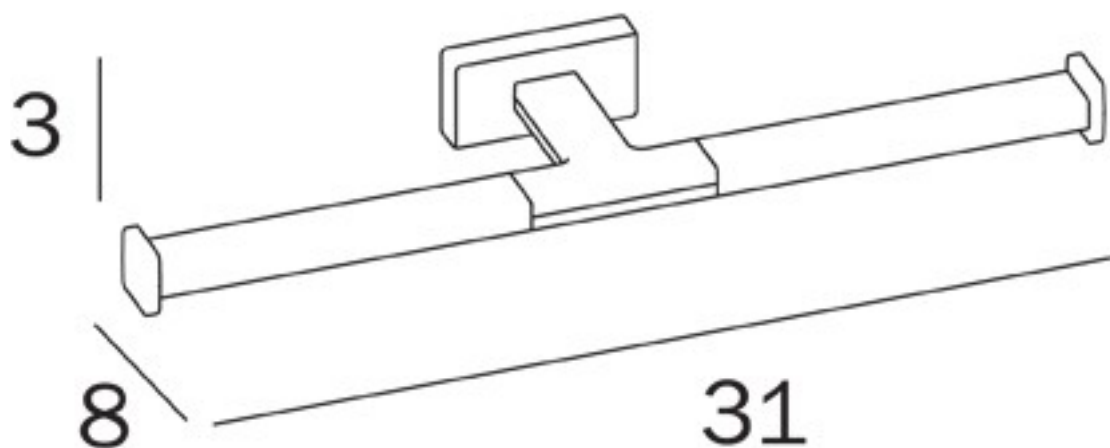

LEA DOUBLE TOILET ROLL HOLDER

Available Colours:

Chrome - A1825B CR

Matte White - A1825B WM

Matte Black - A1825B NE

Brushed Nickel - A1825B AC

Black Chrome - A1825B CF

Brushed Black Chrome - A1825B CG

Gold Plate - A1825B DR

Rose Gold - A1825B OR

Brushed Rose Gold - A1825B OS

Bronze - A1825B BZ

Manufactured in Italy

2 Year Replacement Warranty

Proudly imported and distributed by
Gro Agencies Pty Ltd
Unit 2 / 37 Howe St, Osborne Park, WA, 6017
P 08 9446 3288 E info@groagencies.com.au W www.groagencies.com.au